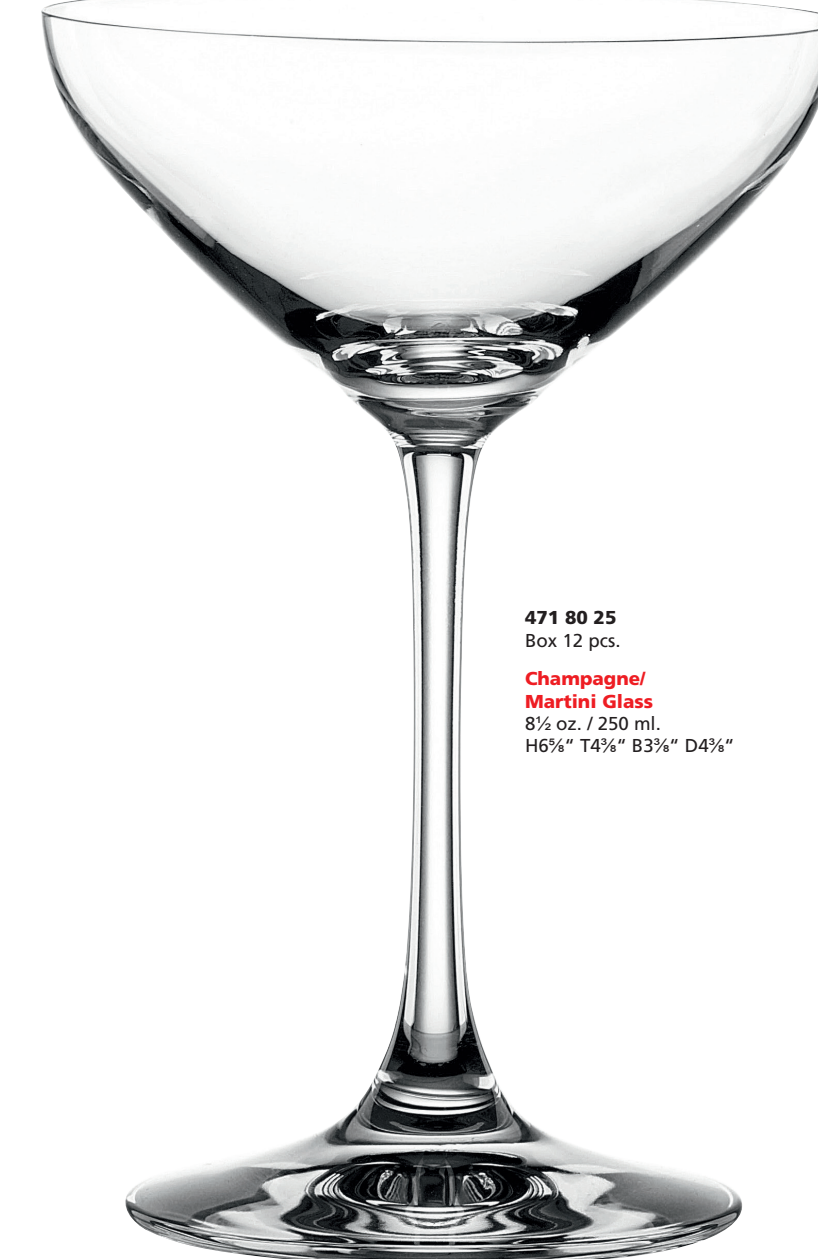

HORECA LEAFLET
HIGH PERFORMANCE AT EVERY OCCASION

DEFINITION

IMAGE SHOWN IN 100%

AUTHENTIS

SUPERIOR CRYSTAL
Functional - Superlight - Sustainable

IMAGE SHOWN IN 100%

VINO GRANDE

IMAGE SHOWN IN 100%

VINO GRANDE

SPECIAL GLASSES

IMAGE SHOWN IN 100%

SUPERIORE

Libbey Pro

©2024 Libbey Glass LLC
L-7199

09-2024

IMAGE SHOWN IN 100%

HYBRID

IMAGE SHOWN IN 100%

STYLE

IMAGE SHOWN IN 100%

AUTHENTIS CASUAL

SOIREE

IMAGE SHOWN IN 100%

BEER CLASSICS

CRAFT BEER GLASSES

IMAGE SHOWN IN 100%